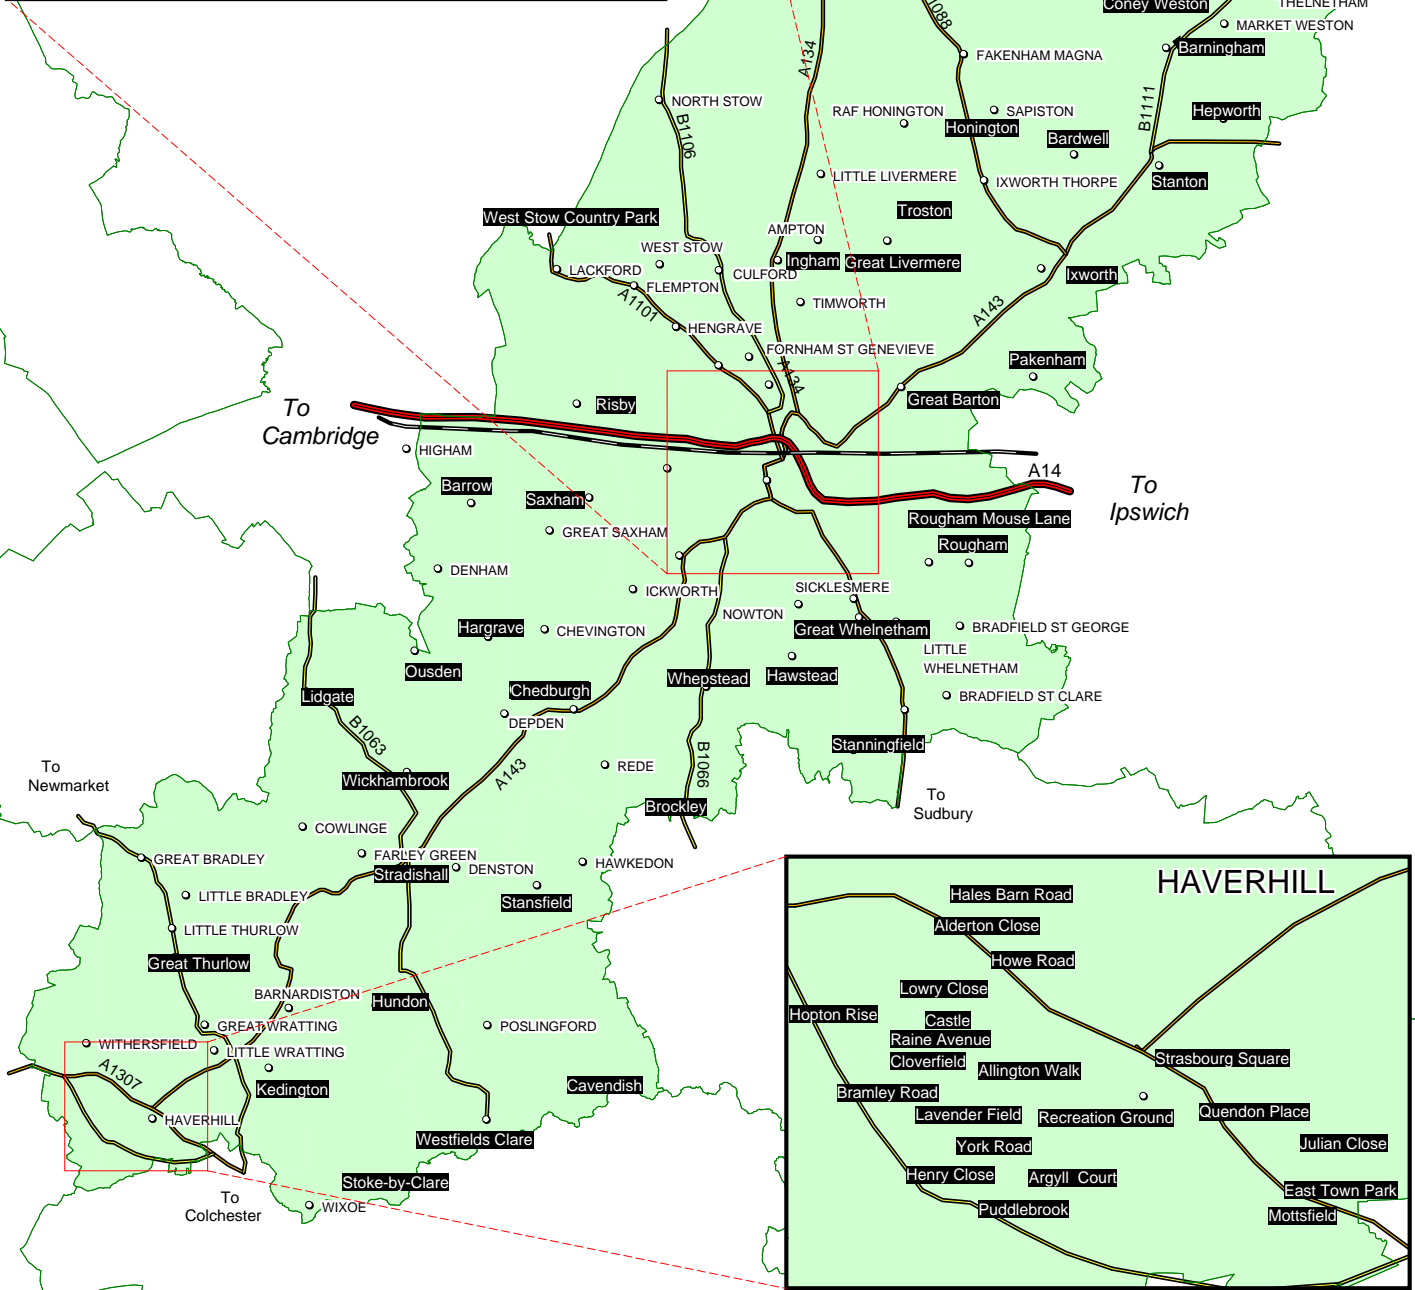

Play Areas in St Edmundsbury

This map is reproduced from Ordnance Survey material with the permission of Ordnance Survey on behalf of the Controller of Her Majesty's Stationery Office © Crown copyright.

Unauthorised reproduction infringes Crown copyright and may lead to prosecution or civil proceedings.

St Edmundsbury Borough Council Licence No. 100019675 2009

	Trunk Road
	'A' & 'B' Road
	Railway
	District Boundary