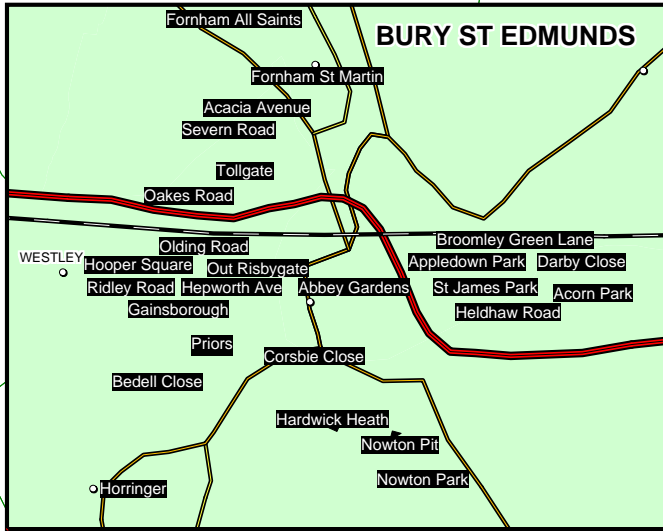

Play Areas in St Edmundsbury

This map is reproduced from Ordnance Survey material with the permission of Ordnance Survey on behalf of the Controller of Her Majesty's Stationery Office © Crown copyright.

Unauthorised reproduction infringes Crown copyright and may lead to prosecution or civil proceedings.

St Edmundsbury Borough Council Licence No. 100019675 2009

	Trunk Road
	'A' & 'B' Road
	Railway
	District Boundary