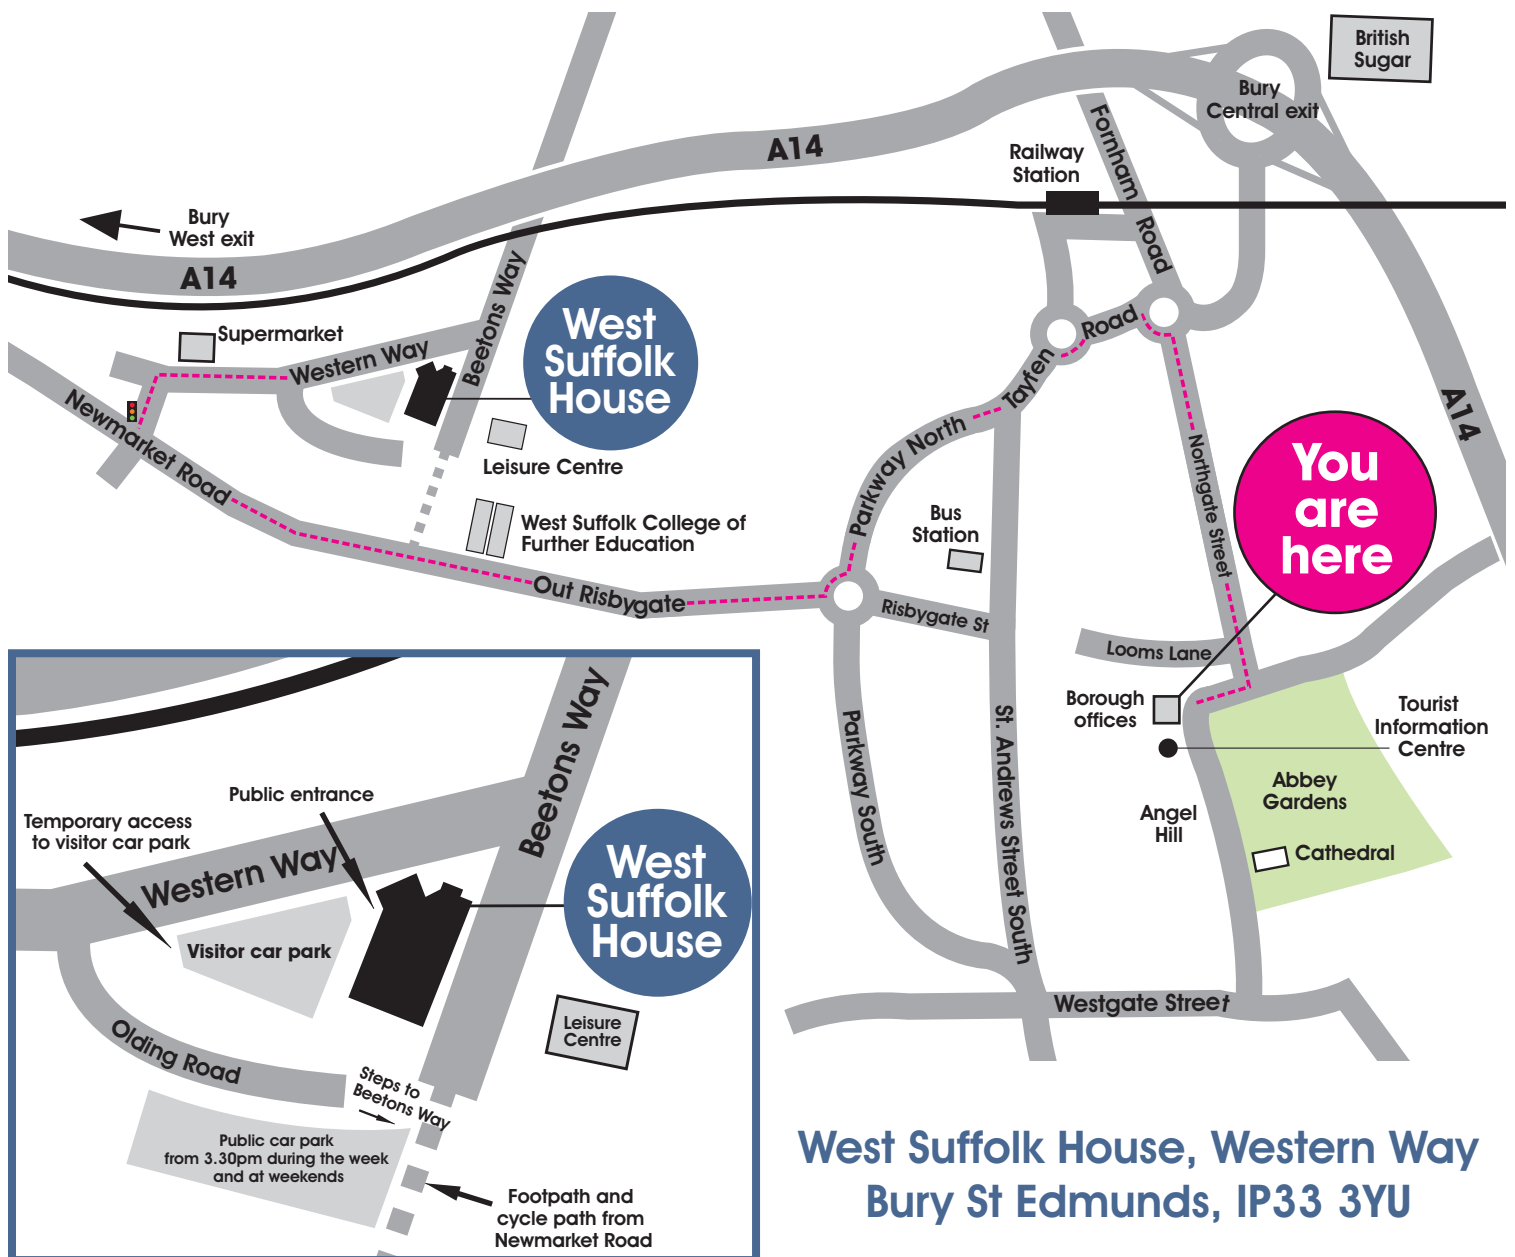

St Edmundsbury
BOROUGH COUNCIL

West Suffolk House

Suffolk
County Council

We have moved to West Suffolk House

West Suffolk House, Western Way
Bury St Edmunds, IP33 3YU

Opening hours: 8.45am to 5pm

Suffolk County Council
01284 352000
www.suffolk.gov.uk