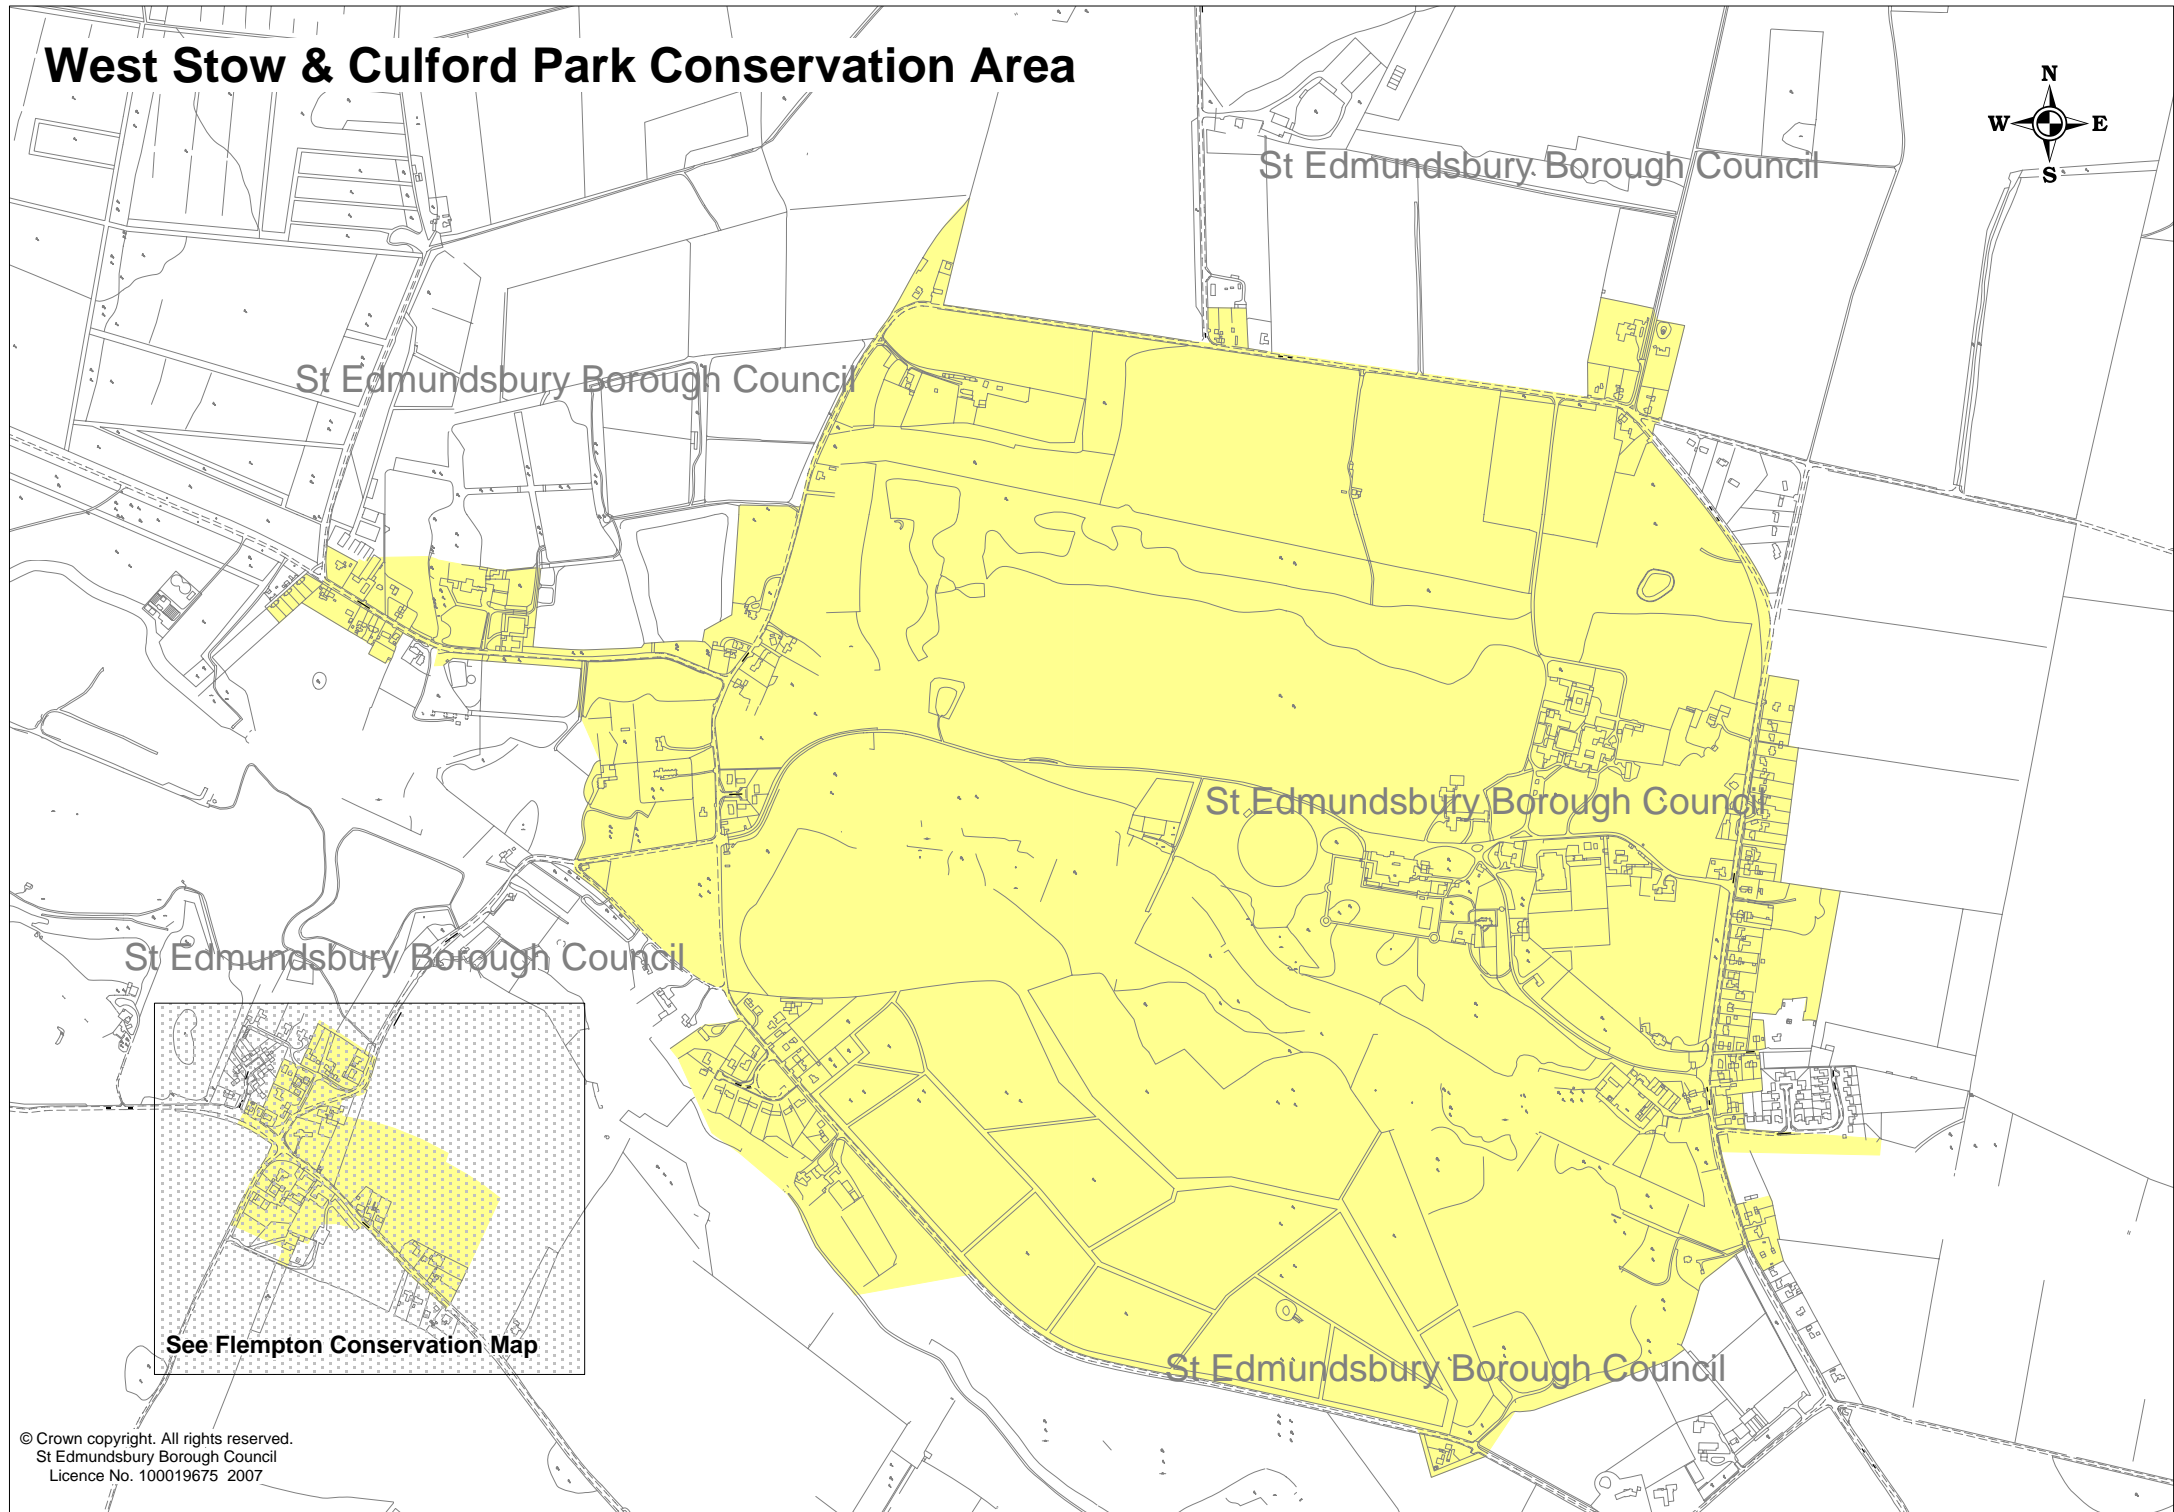

West Stow & Culford Park Conservation Area

See Flempton Conservation Map