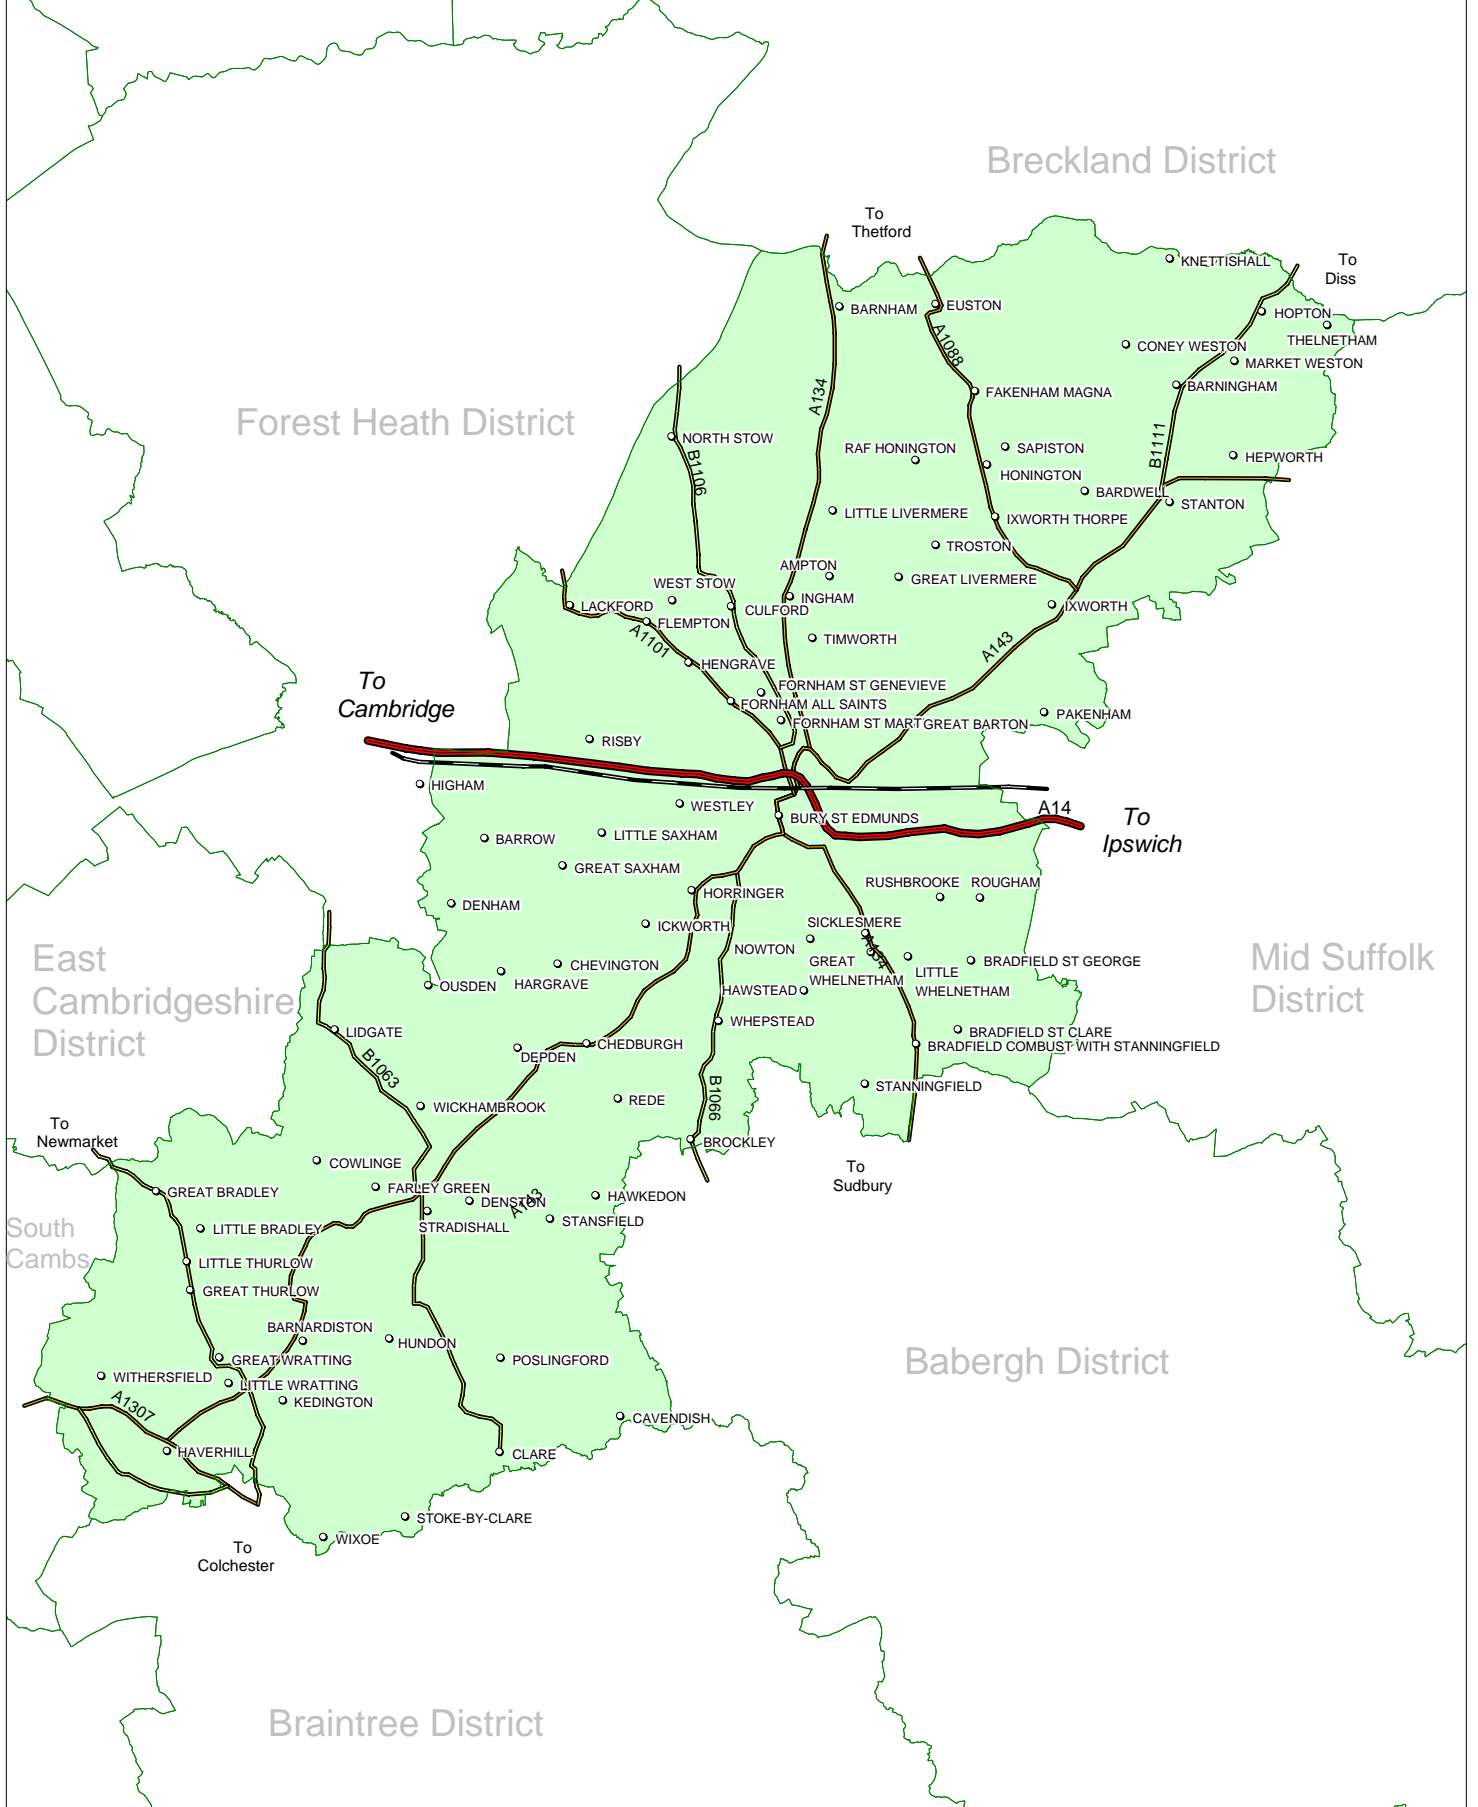

St Edmundsbury Borough Council Area

This map is reproduced from Ordnance Survey material with the permission of Ordnance Survey on behalf of the Controller of Her Majesty's Stationery Office © Crown copyright. Unauthorised reproduction infringes Crown copyright and may lead to prosecution or civil proceedings. St Edmundsbury Borough Council Licence No. 100019675 2004

	'A' Road
	'B' Road
	Railway
	District Boundary